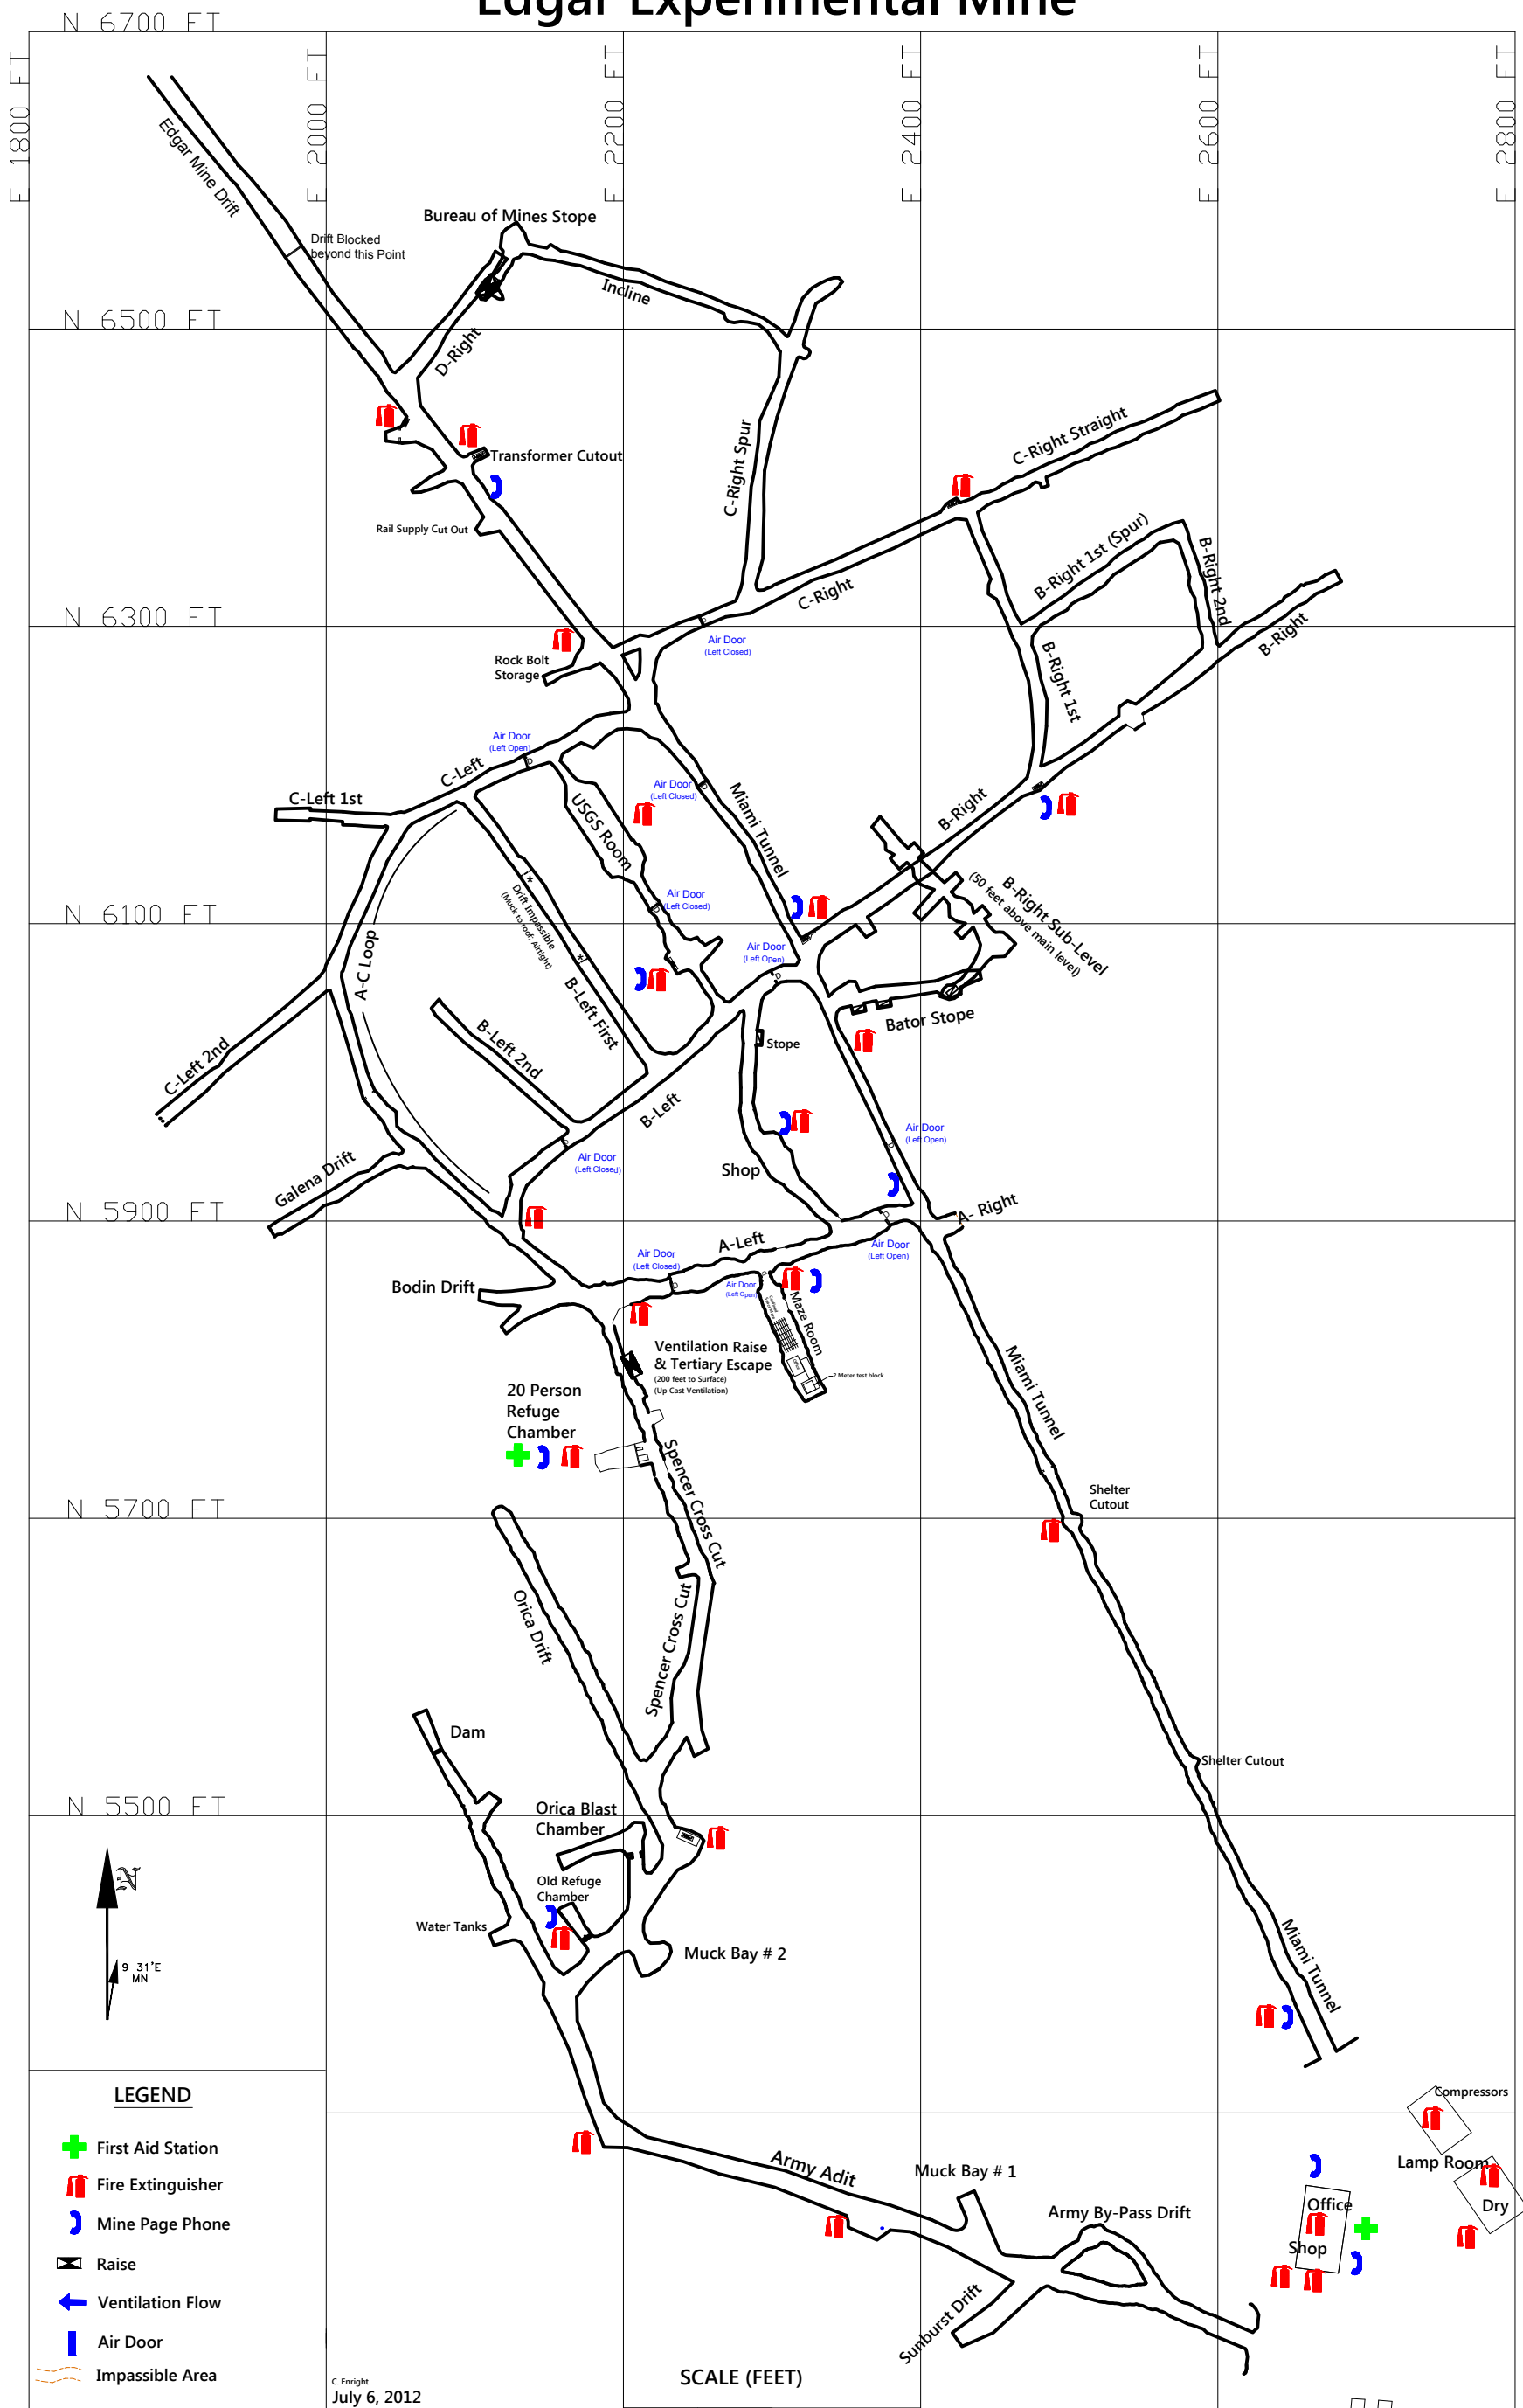

# Edgar Experimental Mine

**LEGEND**

- + First Aid Station
- Fire Extinguisher
- Mine Page Phone
- Raise
- Ventilation Flow
- Air Door
- Impassible Area

C. Enright  
July 6, 2012

SCALE (FEET)

0 50 100 200  
Idaho Springs, Colorado

Colorado School of Mines

Drill Shed  
Fuel & Oil Storage